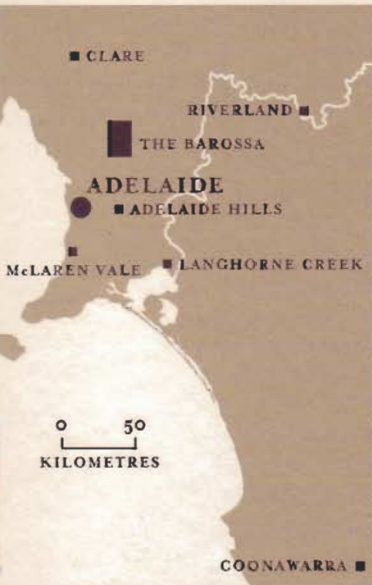

THORN-CLARKE

Barossa Wines • Australia

THE BAROSSA WINE REGION

LOCATION MAP OF ADELAIDE SOUTH AUSTRALIA

LOCATION MAP OF THE BAROSSA

- MAIN ROADS
- - - - WINE REGIONS OF BAROSSA VALLEY AND EDEN VALLEY
- TOWNS
- SIGNIFICANT WINERIES
- THORN-CLARKE VINEYARDS

0 5
KILOMETRES